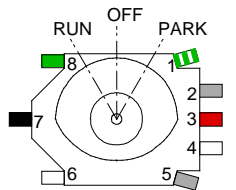

scooterhelp.com

VESPA P200E (VSX1T) with key & battery before 1979 (serial # VSX1T★34627★)

----- (WHITE)

RUN: 6-5 & 3+2+1
OFF: 7+8
PARK: 3+4+5

IGNITION SWITCH CONNECTIONS